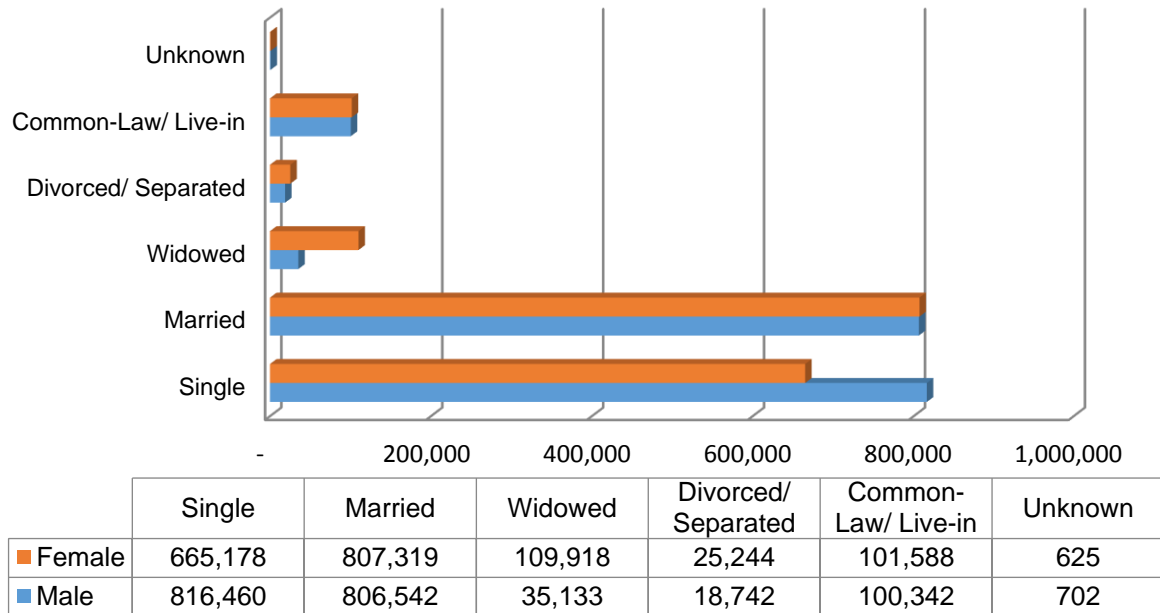

The highest number of male was recorded in Cotabato Province with a share of 30.5 percent of the total male population in the region. In terms of proportion however, the biggest share was noted in Sarangani at 51.9 percent.

Region XII has a relatively young population as shown by the broad base of the pyramid. The population 14 years old and below comprised 40 percent of the population in both women and men. The population of those belonging to 65 years and over in both sexes constituted a very small proportion of the total population.

105

100

Sex Ratio

Figure 1. Total Population, 10 Years Old and Over By Age Group, Marital Status and Sex, SOCCSKSARGEN Region: 2015

Source: Philippine Statistics Authority, 2015 Census of Population

Of the 3,487,793 population 10 years old and over in the region, about 46.3 percent were married. Of which, 50.0 percent were males and 49.98 percent were females. About 14.4 percent of the married persons belonged to the age group 35-39 years old.

Single persons numbered 1,481,638 or about 42.5 percent of the total population 10 years old and over. Males constituted 55.1 percent and females, 44.9 percent. Single males represented 62.7 percent of the single persons aged below 20 years old.