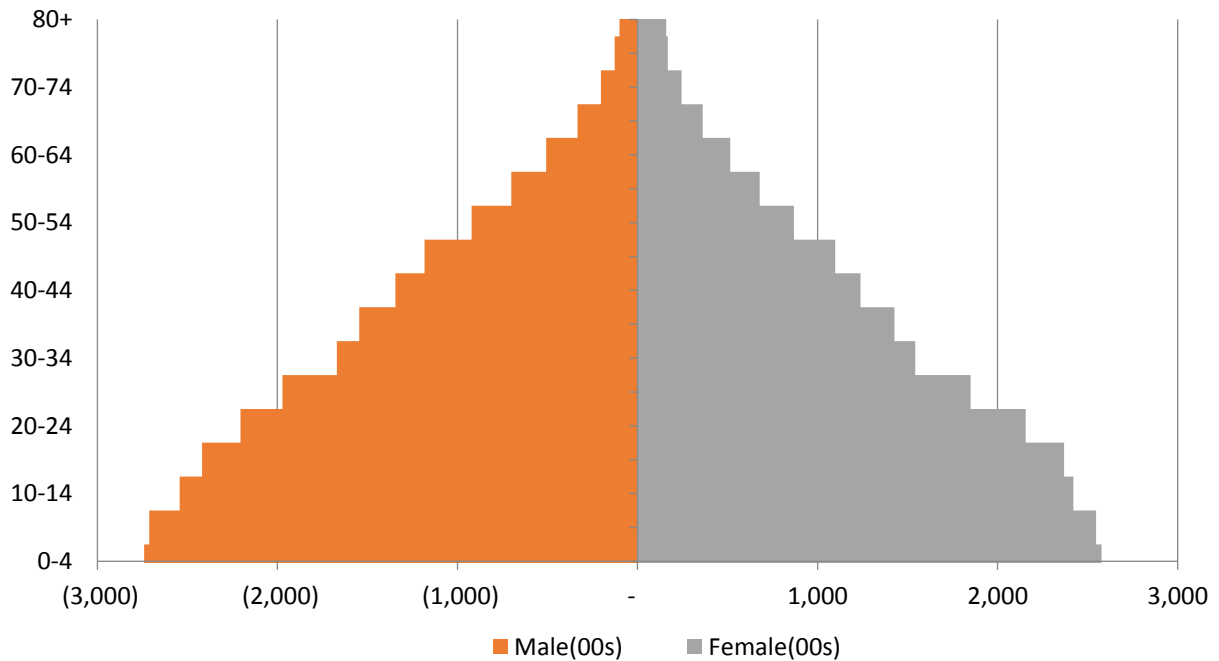

Figure 1. Total Population By Sex, SOCCSKSARGEN Region : 2015

Source: Philippine Statistics Authority, 2015 Census of Population

In 2015, there were more males than females in the region at 105 males for every 100 females. Males outnumbered females in the four (4) provinces of the region. Cotabato City, on the contrary, had more females than males.

The highest number of male was recorded in Cotabato Province with a share of 30.5 percent of the total male population in the region. In terms of proportion however, the biggest share was noted in Sarangani at 51.9 percent.

Region XII has a relatively young population as shown by the broad base of the pyramid. The population 14 years old and below comprised 40 percent of the population in both women and men. The population of those belonging to 65 years and over in both sexes constituted a very small proportion of the total population.