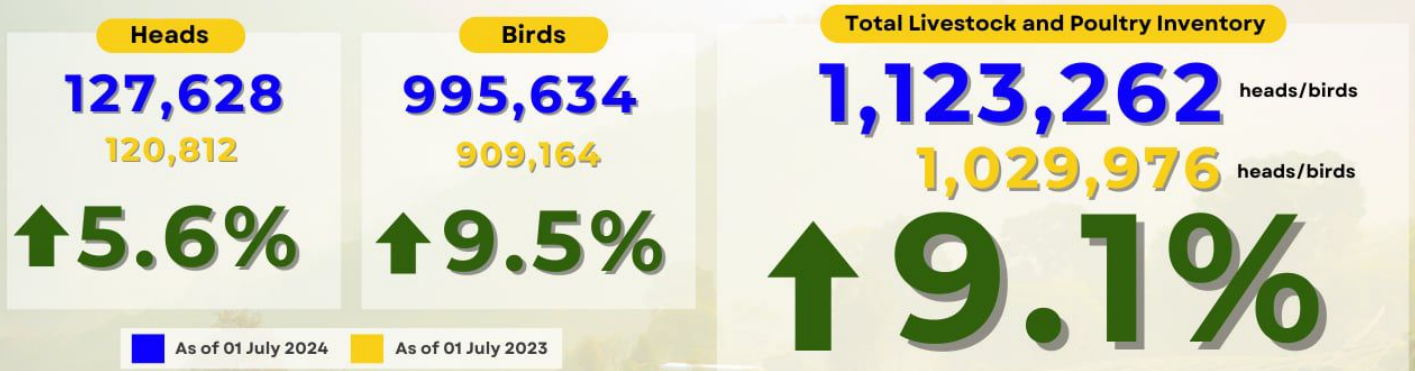

## 2024 LIVESTOCK AND POULTRY STATISTICS SECOND QUARTER, SARANGANI PROVINCE

### Livestock Inventory by Animal Type as of 01 July 2024 (heads)

### Animals Slaughtered in the Slaughter House (2nd Quarter of 2024)

■ Preliminary Results for Q2 2024 ■ Q2 2023