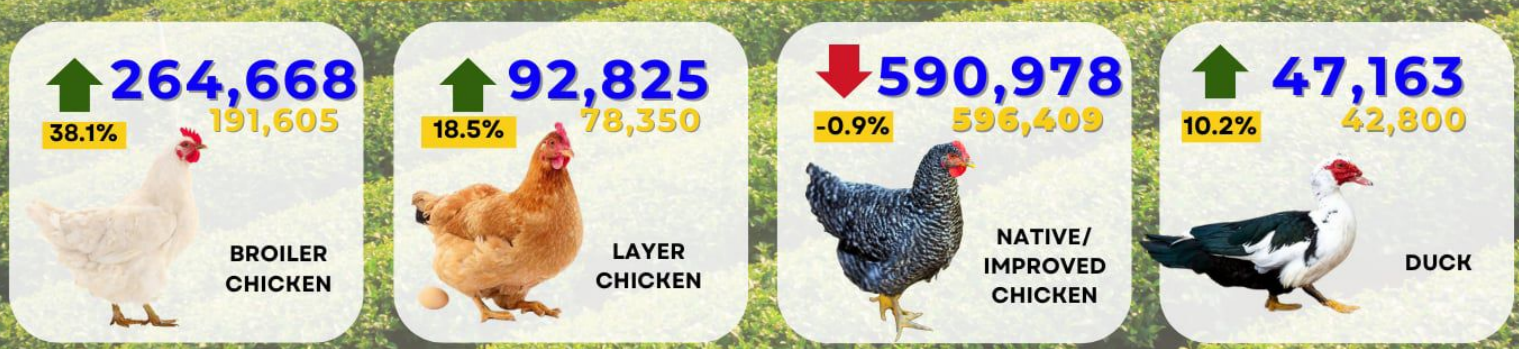

## 2024 LIVESTOCK AND POULTRY STATISTICS SECOND QUARTER, SARANGANI PROVINCE

### Livestock Inventory by Animal Type as of 01 July 2024 (heads)

### Poultry Inventory by Animal Type as of 01 July 2024 (birds)

### Animals Slaughtered in the Slaughter House (2nd Quarter of 2024)

■ Preliminary Results for Q2 2024 ■ Q2 2023