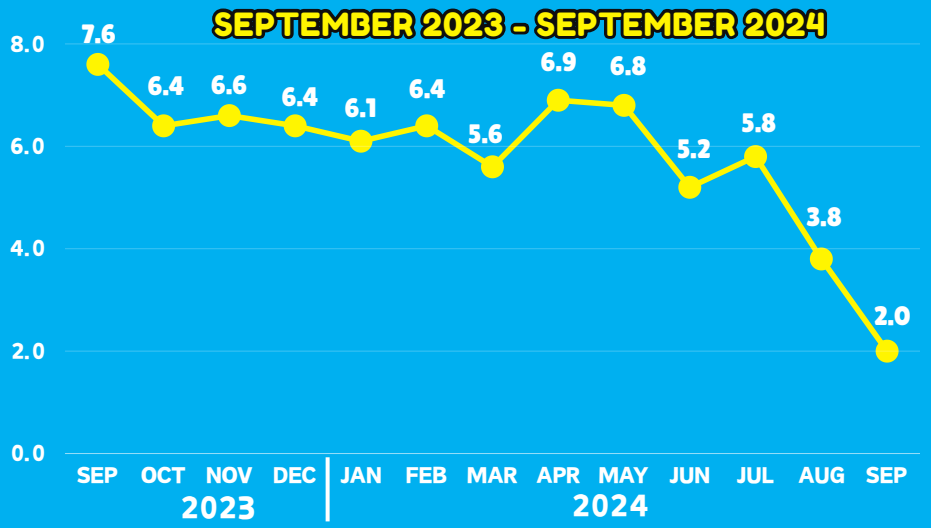

MONTHLY INFLATION RATE FOR BOTTOM 30% INCOME HOUSEHOLDS

INFLATION RATE BY MAJOR COMMODITY GROUP

■ AUGUST 2024 ■ SEPTEMBER 2024