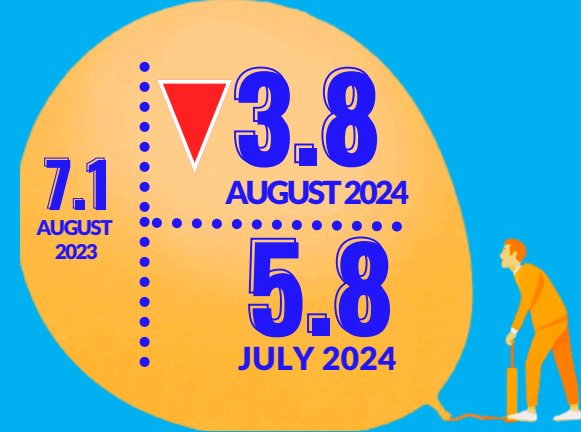

SARANGANI PROVINCE INFLATION RATE FOR BOTTOM 30% INCOME HOUSEHOLDS AUGUST 2024 (2018=100)

INFLATION RATE FOR BOTTOM 30% INCOME HOUSEHOLDS

MONTHLY INFLATION RATE FOR BOTTOM 30% INCOME HOUSEHOLDS AUGUST 2023 - AUGUST 2024