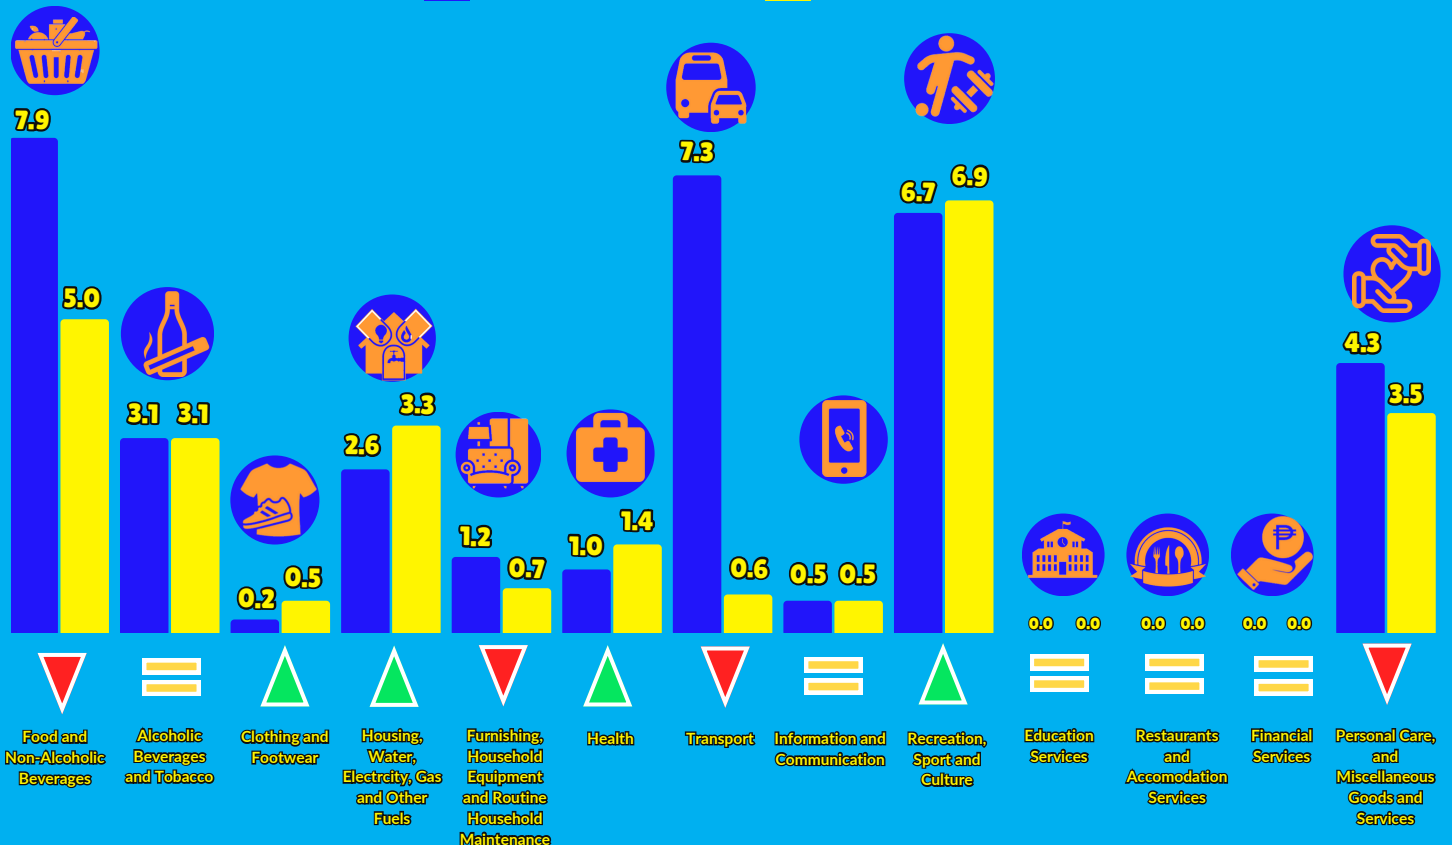

SARANGANI PROVINCE INFLATION RATE FOR BOTTOM 30% INCOME HOUSEHOLDS AUGUST 2024 (2018=100)

INFLATION RATE FOR BOTTOM 30% INCOME HOUSEHOLDS

MONTHLY INFLATION RATE FOR BOTTOM 30% INCOME HOUSEHOLDS AUGUST 2023 - AUGUST 2024

INFLATION RATE BY MAJOR COMMODITY GROUP

■ JULY 2024 ■ AUGUST 2024

Note: ▲ increased relative to JULY 2024 inflation ▼ decreased relative to JULY 2024 inflation ≡ same as JULY 2024 inflation

Source: Retail Price Survey of Commodities for the Generation of Consumer Price Index, Philippine Statistics Authority