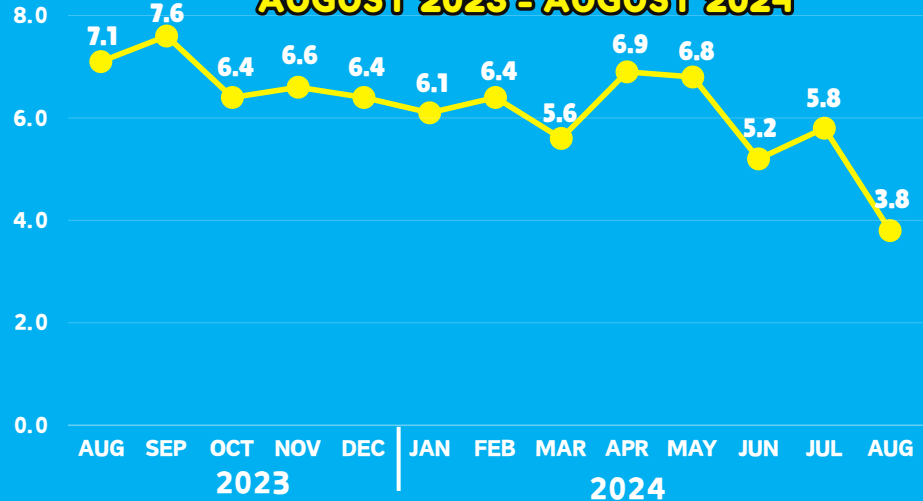

SARANGANI PROVINCE INFLATION RATE FOR BOTTOM 30% INCOME HOUSEHOLDS AUGUST 2024 (2018=100)

INFLATION RATE FOR BOTTOM 30% INCOME HOUSEHOLDS

MONTHLY INFLATION RATE FOR BOTTOM 30% INCOME HOUSEHOLDS AUGUST 2023 - AUGUST 2024

INFLATION RATE BY MAJOR COMMODITY GROUP

■ JULY 2024 ■ AUGUST 2024

Note: ▲ increased relative to JULY 2024 inflation ▼ decreased relative to JULY 2024 inflation ≡ same as JULY 2024 inflation

Source: Retail Price Survey of Commodities for the Generation of Consumer Price Index, Philippine Statistics Authority