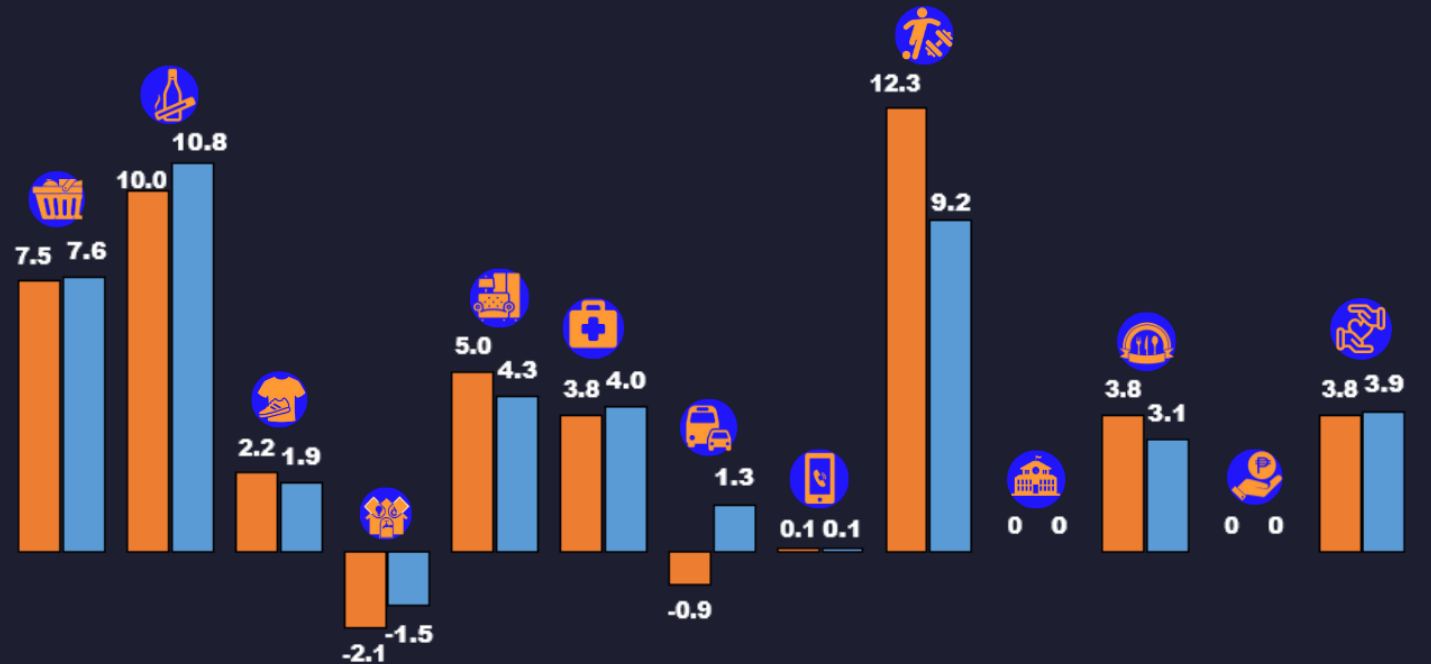

SARANGANI PROVINCE INFLATION RATE FOR ALL INCOME HOUSEHOLDS FEBRUARY 2024 (2018=100)

INFLATION RATE FOR ALL INCOME HOUSEHOLDS

MONTHLY INFLATION RATE IN 2024

INFLATION RATE BY MAJOR COMMODITY GROUP

JANUARY 2024 FEBRUARY 2024

▲ increased relative to FEBRUARY 2024 inflation
 ▼ decreased relative to FEBRUARY 2024 inflation
 ▬ same as FEBRUARY 2024 inflation

Note: ▲ increased relative to FEBRUARY 2024 inflation ▼ decreased relative to FEBRUARY 2024 inflation ▬ same as FEBRUARY 2024 inflation