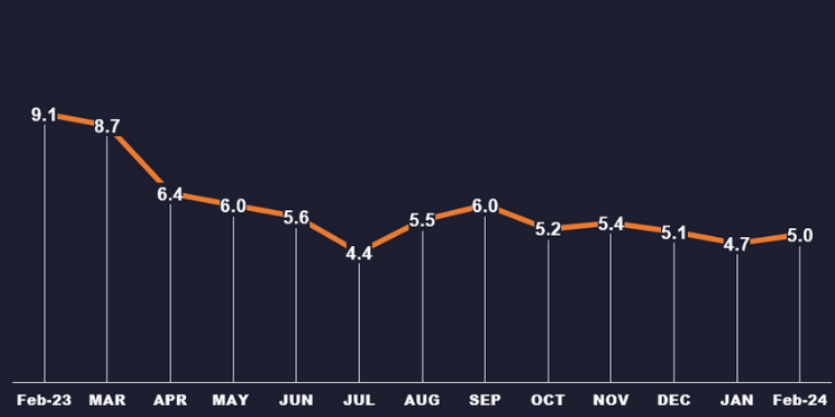

SARANGANI PROVINCE INFLATION RATE FOR ALL INCOME HOUSEHOLDS FEBRUARY 2024 (2018=100)

INFLATION RATE FOR ALL INCOME HOUSEHOLDS

MONTHLY INFLATION RATE IN 2024

INFLATION RATE BY MAJOR COMMODITY GROUP

JANUARY 2024 FEBRUARY 2024

▲ increased relative to FEBRUARY 2024 inflation
 ▼ decreased relative to FEBRUARY 2024 inflation
 ▬ same as FEBRUARY 2024 inflation

Note: ▲ increased relative to FEBRUARY 2024 inflation ▼ decreased relative to FEBRUARY 2024 inflation ▬ same as FEBRUARY 2024 inflation