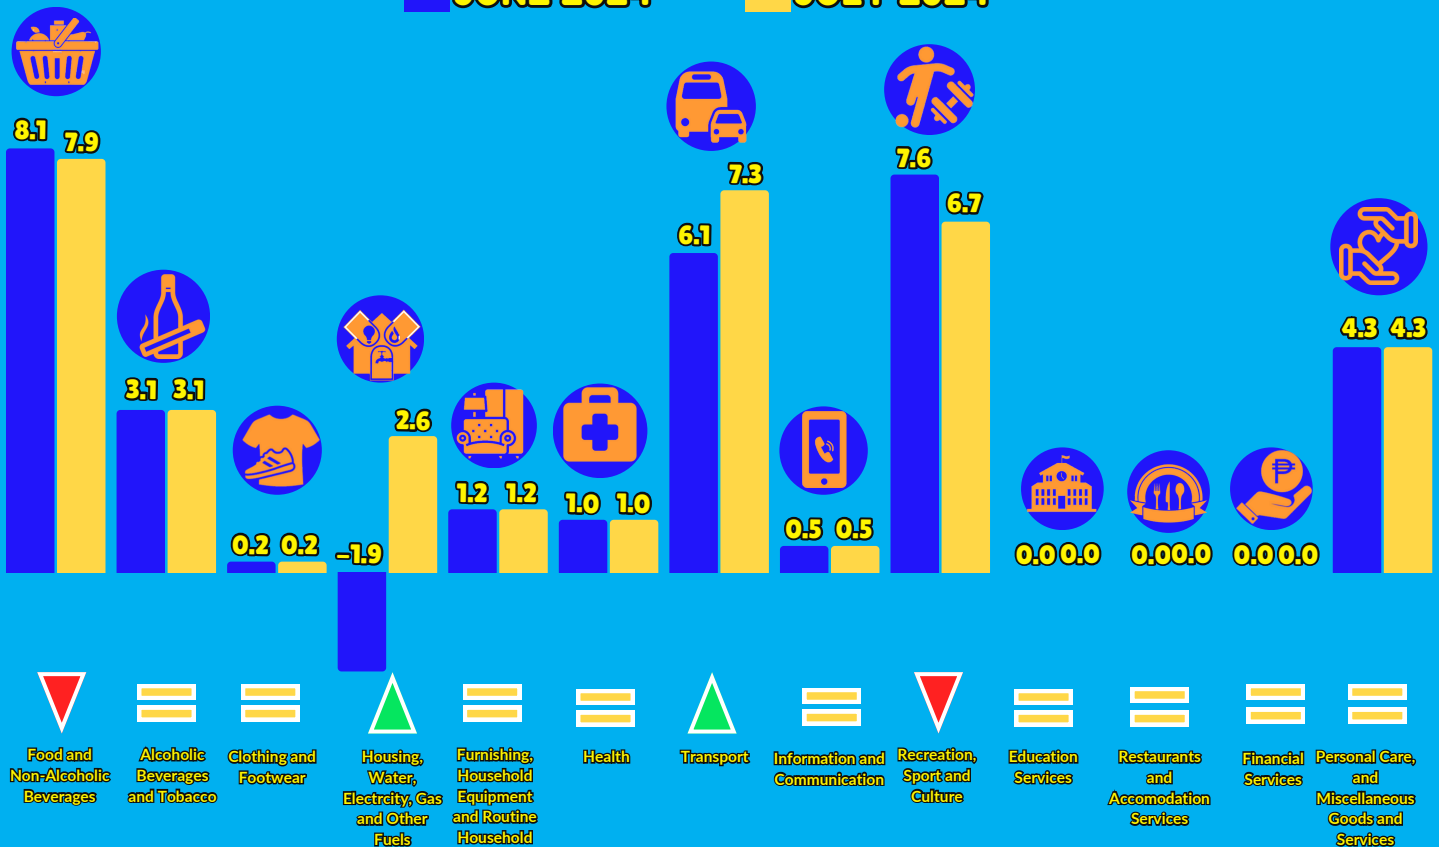

SARANGANI PROVINCE INFLATION RATE FOR BOTTOM 30% INCOME HOUSEHOLDS JULY 2024 (2018=100)

INFLATION RATE FOR ALL INCOME HOUSEHOLDS

MONTHLY INFLATION RATE IN 2024

INFLATION RATE BY MAJOR COMMODITY GROUP

■ JUNE 2024 ■ JULY 2024

Note: ▲ increased relative to JUNE 2024 inflation ▼ decreased relative to JUNE 2024 inflation ≡ same as JUNE 2024 inflation

Source: Retail Price Survey of Commodities for the Generation of Consumer Price Index, Philippine Statistics Authority