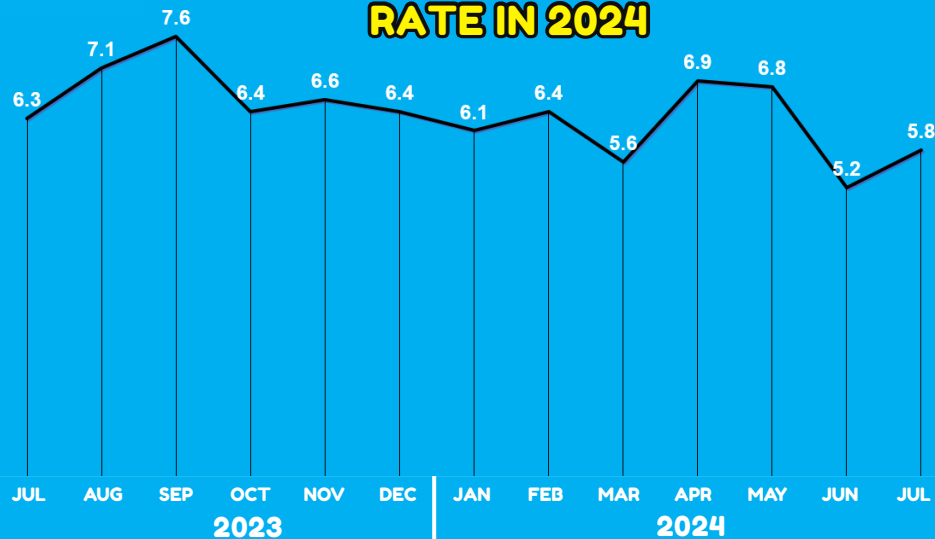

SARANGANI PROVINCE INFLATION RATE FOR BOTTOM 30% INCOME HOUSEHOLDS JULY 2024 (2018=100)

INFLATION RATE FOR ALL INCOME HOUSEHOLDS

MONTHLY INFLATION RATE IN 2024

INFLATION RATE BY MAJOR COMMODITY GROUP

■ JUNE 2024 ■ JULY 2024

Note: ▲ increased relative to JUNE 2024 inflation ▼ decreased relative to JUNE 2024 inflation ≡ same as JUNE 2024 inflation

Source: Retail Price Survey of Commodities for the Generation of Consumer Price Index, Philippine Statistics Authority