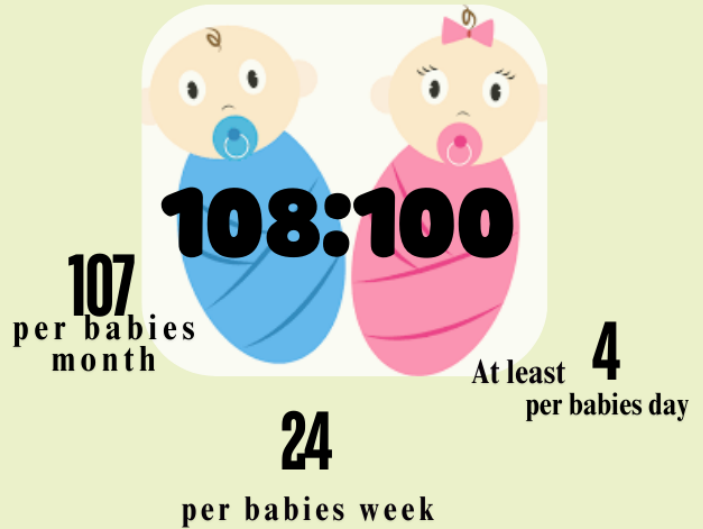

## Live Births in SOCKSARGEN Region First Semester 2023

Registered Live Births by Usual Residence of Mother

Sex Ratio

Percent Distribution of Registered Live Births by Usual Residence of Mother, by Province

Number & Percent Distribution of Registered Live Births by Month of Occurrence

**JANUARY**  
 had the highest registered births  
 19.27% to the Total Registered Live Births in Region in 2023

Source: Philippine Statistics Authority, Civil Registration Service, Vital Statistics Division