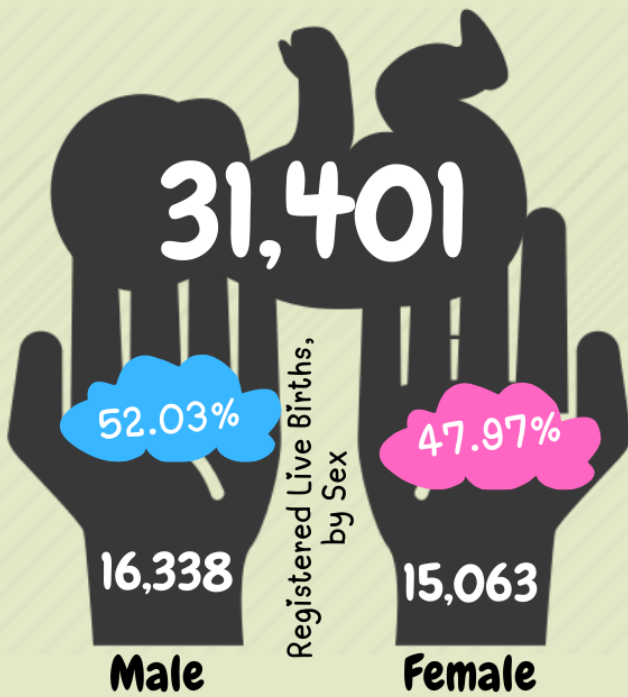

## Live Births in SOCKSARGEN Region First Semester 2023

Registered Live Births by Usual Residence of Mother

Sex Ratio

Percent Distribution of Registered Live Births by Usual Residence of Mother, by Province

Number & Percent Distribution of Registered Live Births by Month of Occurrence

**JANUARY**  
 had the highest registered births  
 19.27% to the Total Registered Live Births in Region in 2023

Source: Philippine Statistics Authority, Civil Registration Service, Vital Statistics Division