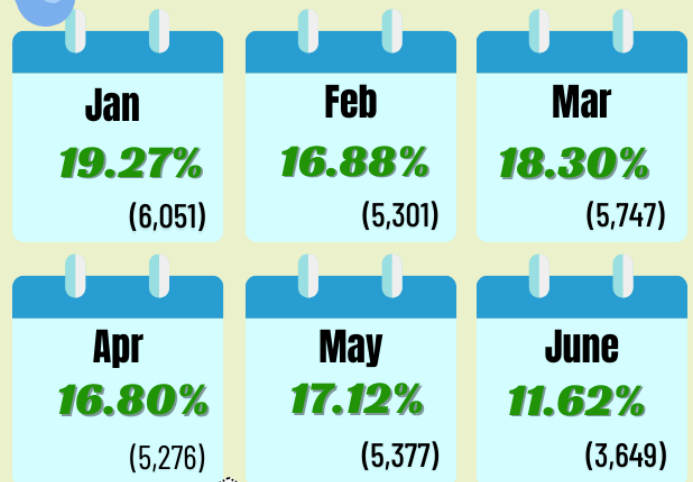

## Live Births in SOCKSARGEN Region First Semester 2023

Registered Live Births by Usual Residence of Mother

Sex Ratio

Percent Distribution of Registered Live Births by Usual Residence of Mother, by Province

Number & Percent Distribution of Registered Live Births by Month of Occurrence

**JANUARY**  
 had the highest registered births  
 19.27% to the Total Registered Live Births in Region in 2023

Source: Philippine Statistics Authority, Civil Registration Service, Vital Statistics Division