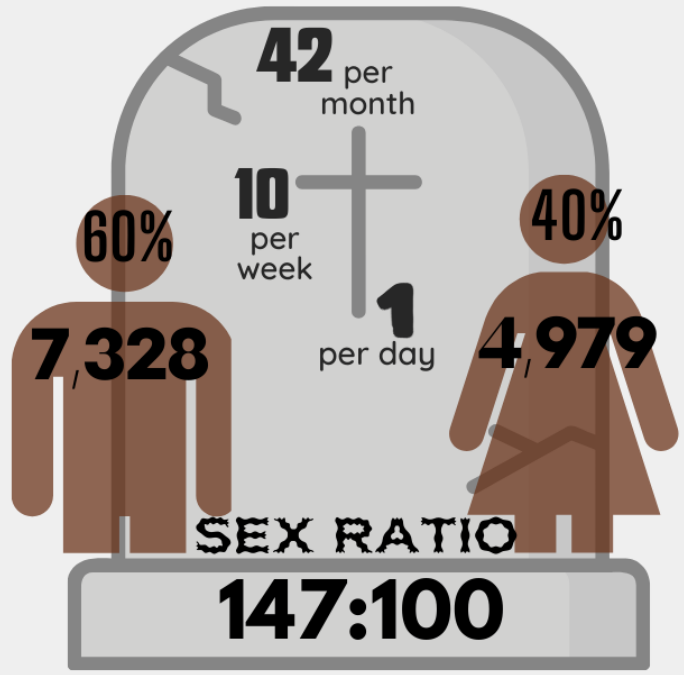

R12-IG2024-013

23 April 2024

Deaths Statistics in SOCCSKSARGEN Region First Semester 2023

Number & Percent Distribution of Registered Deaths by Sex

Percent Distribution of Registered Deaths by Province

Number & Percent Distribution of Registered Deaths by Month of Occurrence

JANUARY
 had the highest registered death
18.36%
 to Total Registered Deaths
 in the Region in 1st Sem. 2023

Source: Philippine Statistics Authority, Civil Registration Service, Vital Statistics Division