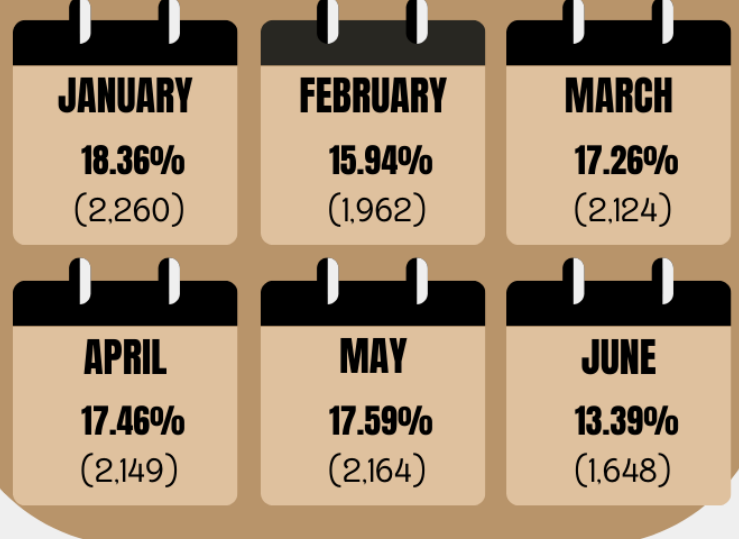

R12-IG2024-013

23 April 2024

Deaths Statistics in SOCCSKSARGEN Region First Semester 2023

Number & Percent Distribution of Registered Deaths by Sex

Percent Distribution of Registered Deaths by Province

Number & Percent Distribution of Registered Deaths by Month of Occurrence

JANUARY
 had the highest registered death
18.36%
 to Total Registered Deaths
 in the Region in 1st Sem. 2023

Source: Philippine Statistics Authority, Civil Registration Service, Vital Statistics Division