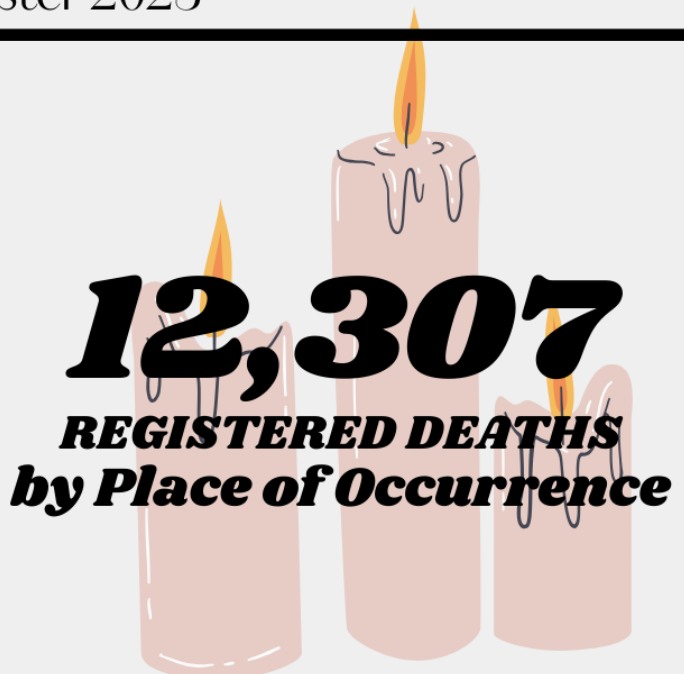

R12-IG2024-013

23 April 2024

Deaths Statistics in SOCCSKSARGEN Region First Semester 2023

Number & Percent Distribution of Registered Deaths by Sex

Percent Distribution of Registered Deaths by Province

Number & Percent Distribution of Registered Deaths by Month of Occurrence

JANUARY
 had the highest registered death
18.36%
 to Total Registered Deaths
 in the Region in 1st Sem. 2023

Source: Philippine Statistics Authority, Civil Registration Service, Vital Statistics Division