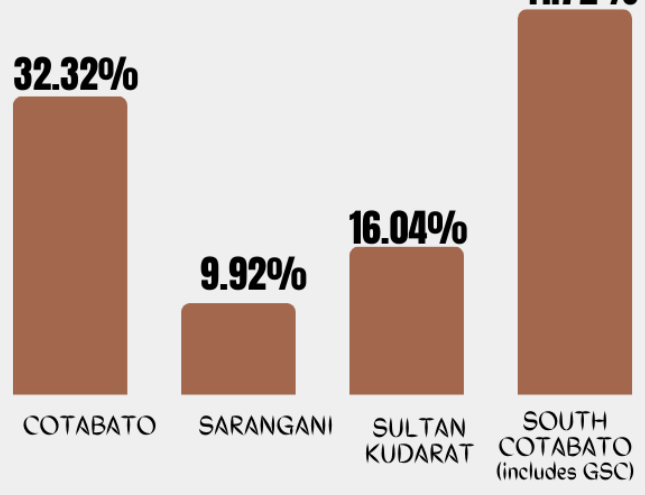

R12-IG2024-013

23 April 2024

Deaths Statistics in SOCCSKSARGEN Region First Semester 2023

Number & Percent Distribution of Registered Deaths by Sex

Percent Distribution of Registered Deaths by Province

Number & Percent Distribution of Registered Deaths by Month of Occurrence

JANUARY
 had the highest registered death
18.36%
 to Total Registered Deaths
 in the Region in 1st Sem. 2023

Source: Philippine Statistics Authority, Civil Registration Service, Vital Statistics Division