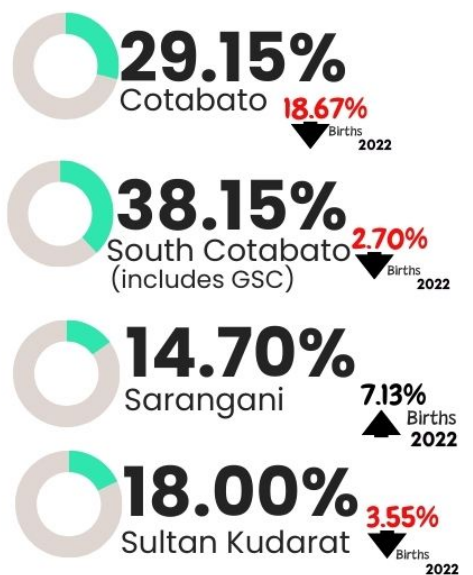

Live Births in SOCCSKSARGEN Region 2023

Registered Births by Usual Residence of Mother

6.92%
from
70,224
Births
2022

SEX RATIO

Percent Distribution of Registered Live Births by Usual Residence of Mother, by Province

Number Registered Births by Month, by Place of Usual Residence

January

had the highest registered births accounting for

10.00% of the total births in the region

Source: Philippine Statistics Authority, Civil Registration Service, Vital Statistics Division