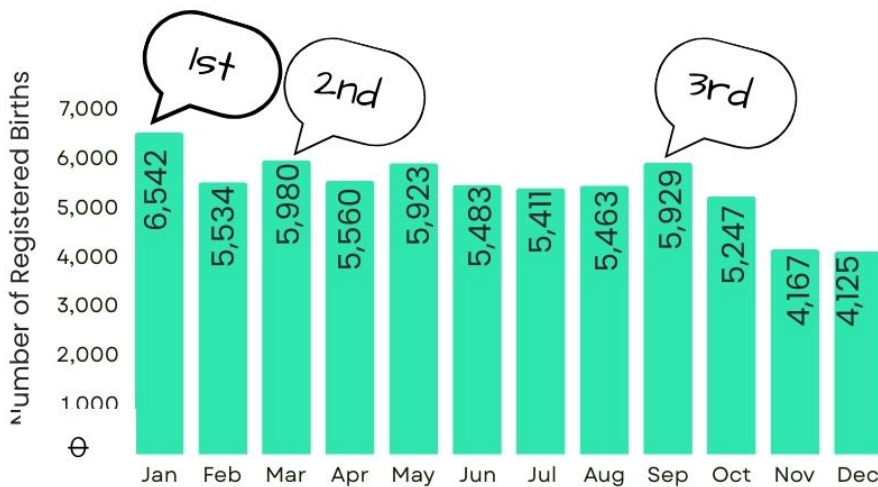

Live Births in SOCCSKSARGEN Region 2023

Registered Births by Usual Residence of Mother

6.92%
from
70,224
Births
2022

SEX RATIO

Percent Distribution of Registered Live Births by Usual Residence of Mother, by Province

Number Registered Births by Month, by Place of Usual Residence

January

had the highest registered births accounting for

10.00% of the total births in the region

Source: Philippine Statistics Authority, Civil Registration Service, Vital Statistics Division