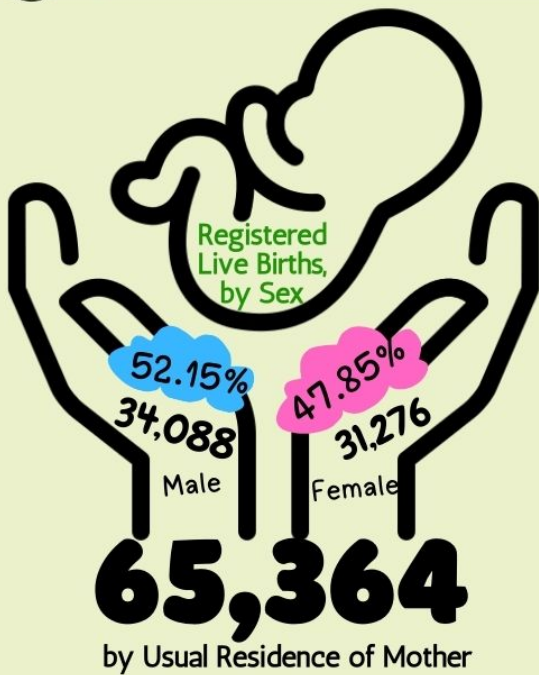

Live Births in SOCCSKSARGEN Region 2023

Registered Births by Usual Residence of Mother

6.92%
from
70,224
Births
2022

SEX RATIO

Percent Distribution of Registered Live Births by Usual Residence of Mother, by Province

Number Registered Births by Month, by Place of Usual Residence

January

had the highest registered births accounting for

10.00% of the total births in the region

Source: Philippine Statistics Authority, Civil Registration Service, Vital Statistics Division