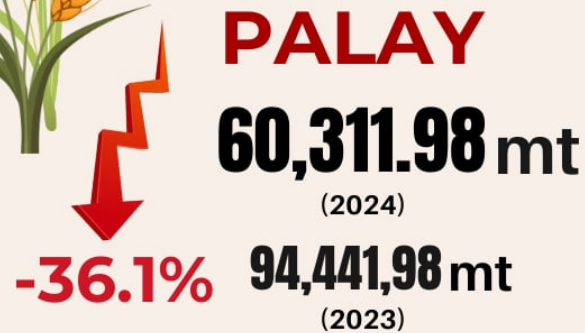

## SOCCSKSARGEN REGION

2nd Quarter, 2023-2024

• mt - Metric tons

Note: 2nd Quarter 2024 available data is preliminary.

Source: Philippine Statistic Authority

Palay Production Survey  
Corn Production Survey