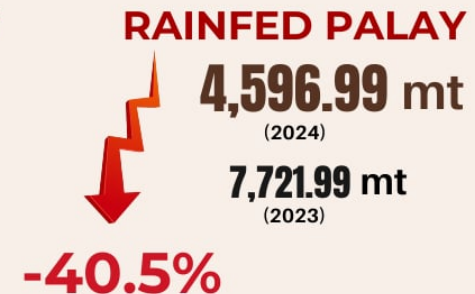

## SOCCSKSARGEN REGION

2nd Quarter, 2023-2024

• mt - Metric tons

Note: 2nd Quarter 2024 available data is preliminary.

Source: Philippine Statistic Authority

Palay Production Survey  
Corn Production Survey