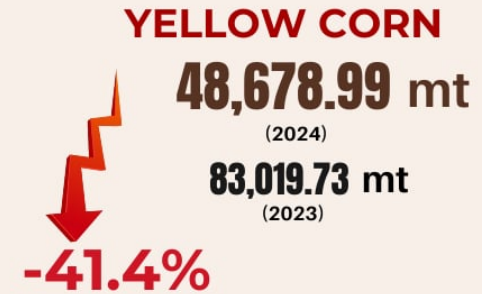

## SOCCSKSARGEN REGION

2nd Quarter, 2023-2024

• mt - Metric tons

Note: 2nd Quarter 2024 available data is preliminary.

Source: Philippine Statistic Authority

Palay Production Survey  
Corn Production Survey