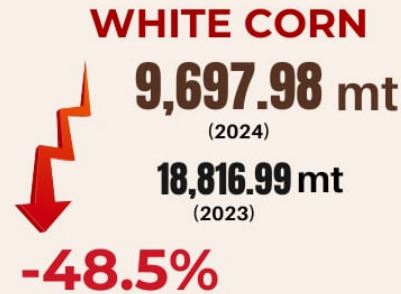

## SOCCSKSARGEN REGION

2nd Quarter, 2023-2024

• mt - Metric tons

Note: 2nd Quarter 2024 available data is preliminary.

Source: Philippine Statistic Authority

Palay Production Survey  
Corn Production Survey