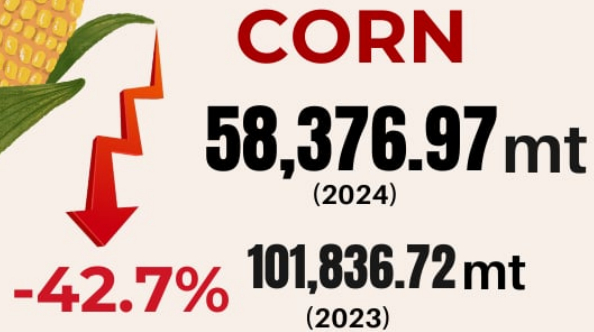

## SOCCSKSARGEN REGION

2nd Quarter, 2023-2024

• mt - Metric tons

Note: 2nd Quarter 2024 available data is preliminary.

Source: Philippine Statistic Authority

Palay Production Survey  
Corn Production Survey