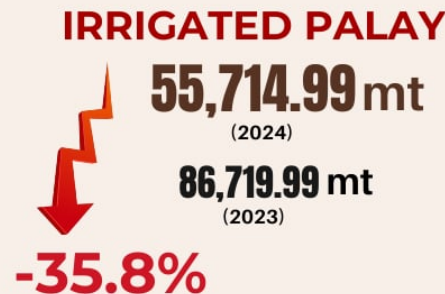

## SOCCSKSARGEN REGION

2nd Quarter, 2023-2024

• mt - Metric tons

Note: 2nd Quarter 2024 available data is preliminary.

Source: Philippine Statistic Authority

Palay Production Survey  
Corn Production Survey