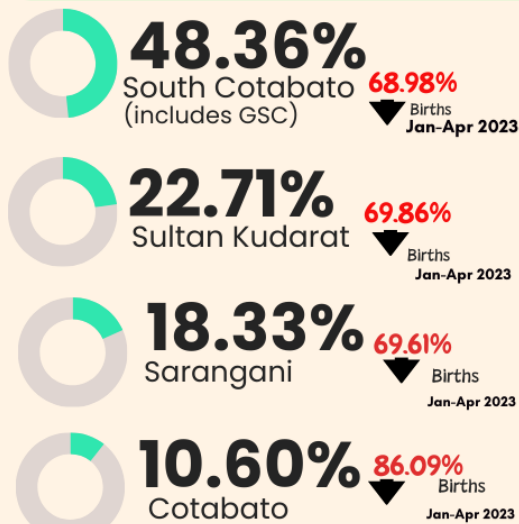

Live Births in SOCCSKSARGEN Region January - April 2024

Registered Births by Usual Residence of Mother

SEX RATIO

Percent Distribution of Registered Live Births by Usual Residence of Mother, by Province

Number and Percent Distribution of Registered Live Births by Month, by Place of Usual Residence

January had the highest registered births to the Total Registered Live Births in Region for the period January - April 2024

Source: Philippine Statistics Authority, Civil Registration Service, Vital Statistics Division (Provisional as of 31 August 2024)

Note: Figures are results of actual registration without any adjustment for under-registration. Includes the 63 barangays in the province of Cotabato that are now part of the 8 area clusters in BARM as data by barangay are not available