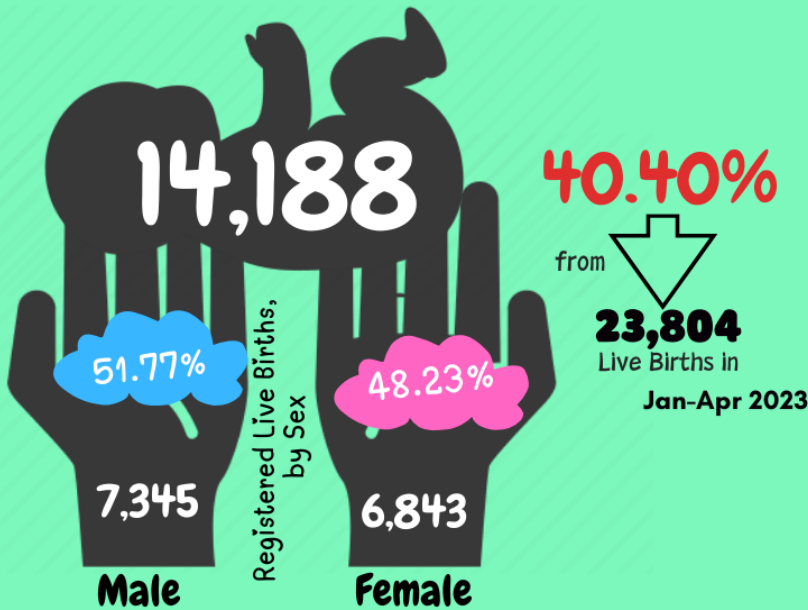

Live Births in SOCCSKSARGEN Region January - April 2024

Registered Births by Usual Residence of Mother

SEX RATIO

Percent Distribution of Registered Live Births by Usual Residence of Mother, by Province

Number and Percent Distribution of Registered Live Births by Month, by Place of Usual Residence

January had the highest registered births to the Total Registered Live Births in Region for the period January - April 2024

Source: Philippine Statistics Authority, Civil Registration Service, Vital Statistics Division (Provisional as of 31 August 2024)

Note: Figures are results of actual registration without any adjustment for under-registration. Includes the 63 barangays in the province of Cotabato that are now part of the 8 area clusters in BARM as data by barangay are not available