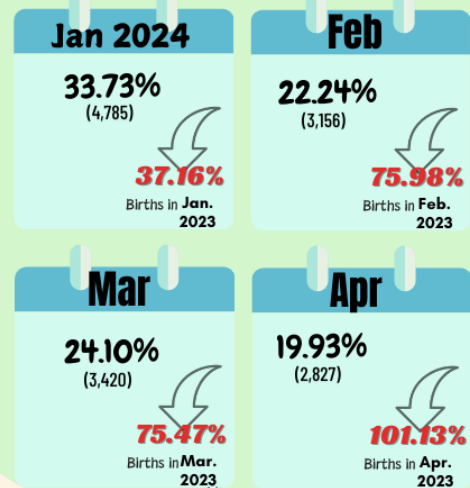

Live Births in SOCCSKSARGEN Region January - April 2024

Registered Births by Usual Residence of Mother

SEX RATIO

Percent Distribution of Registered Live Births by Usual Residence of Mother, by Province

Number and Percent Distribution of Registered Live Births by Month, by Place of Usual Residence

January had the highest registered births to the Total Registered Live Births in Region for the period January - April 2024

Source: Philippine Statistics Authority, Civil Registration Service, Vital Statistics Division (Provisional as of 31 August 2024)