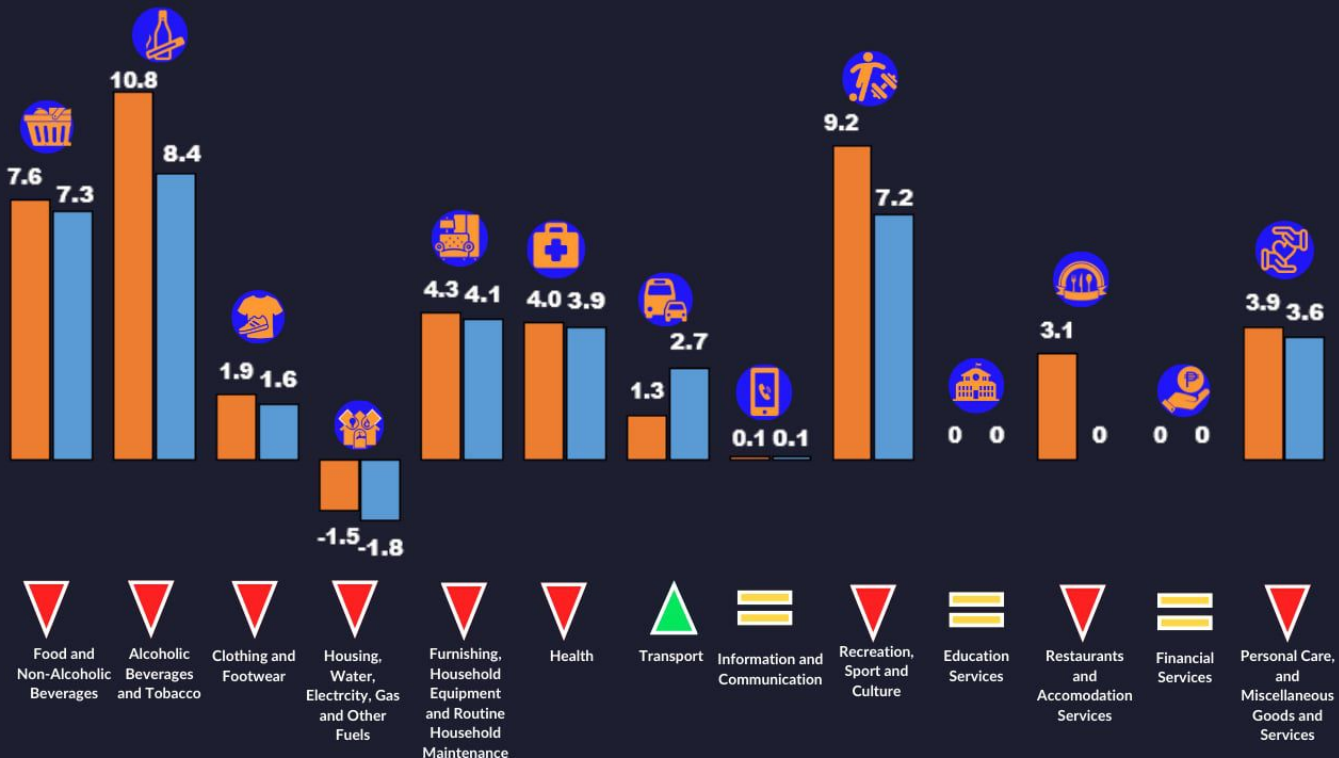

INFLATION RATE BY MAJOR COMMODITY GROUP

Note: ▲ increased relative to MARCH 2024 inflation ▼ decreased relative to MARCH 2024 inflation = same as MARCH 2024 inflation

Source: Retail Price Survey of Commodities for the Generation of Consumer Price Index, Philippine Statistics Authority