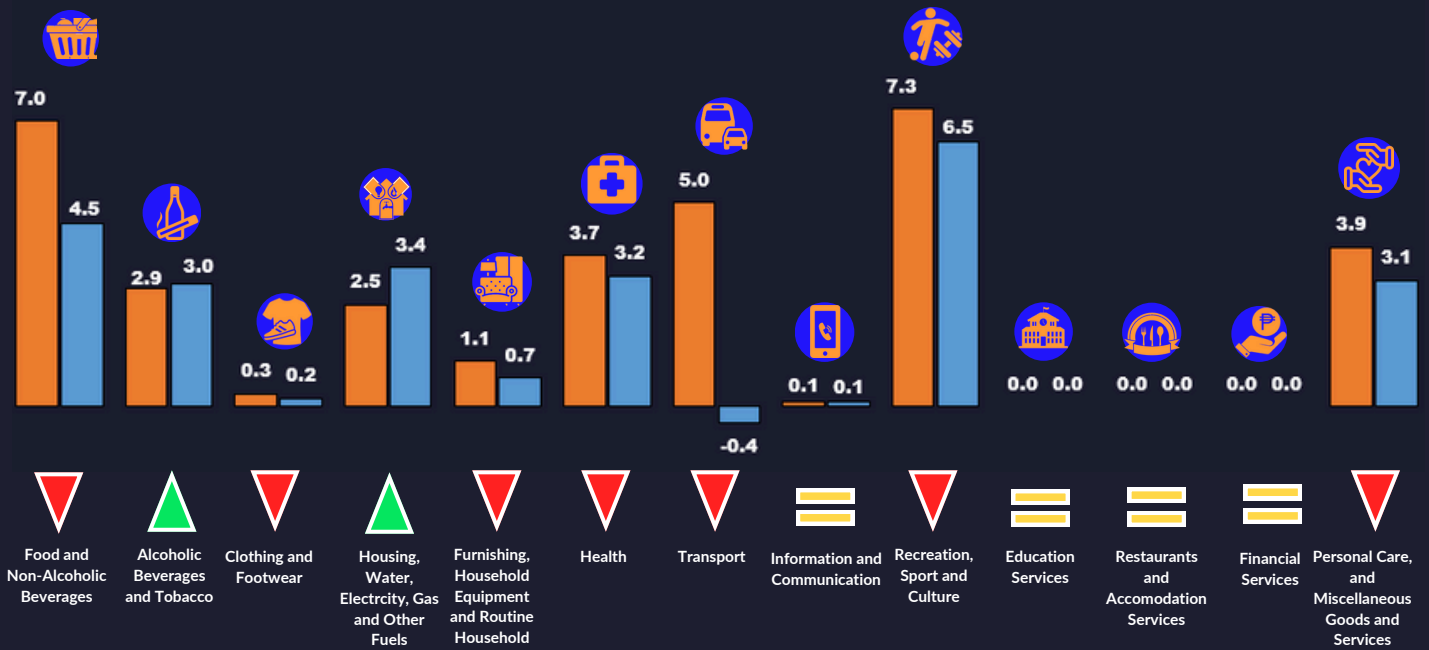

SARANGANI PROVINCE INFLATION RATE FOR ALL INCOME HOUSEHOLDS AUGUST 2024 (2018=100)

INFLATION RATE FOR ALL INCOME HOUSEHOLDS

MONTHLY INFLATION RATE IN 2024

INFLATION RATE BY MAJOR COMMODITY GROUP

Note: ▲ increased relative to JULY 2024 inflation ▼ decreased relative to JULY 2024 inflation = same as JULY 2024 inflation

Source: Retail Price Survey of Commodities for the Generation of Consumer Price Index, Philippine Statistics Authority