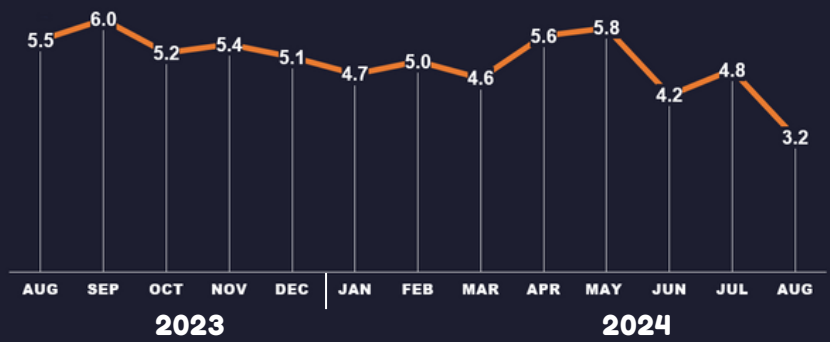

SARANGANI PROVINCE INFLATION RATE FOR ALL INCOME HOUSEHOLDS AUGUST 2024 (2018=100)

INFLATION RATE FOR ALL INCOME HOUSEHOLDS

MONTHLY INFLATION RATE IN 2024

INFLATION RATE BY MAJOR COMMODITY GROUP

Note: ▲ increased relative to JULY 2024 inflation ▼ decreased relative to JULY 2024 inflation = same as JULY 2024 inflation