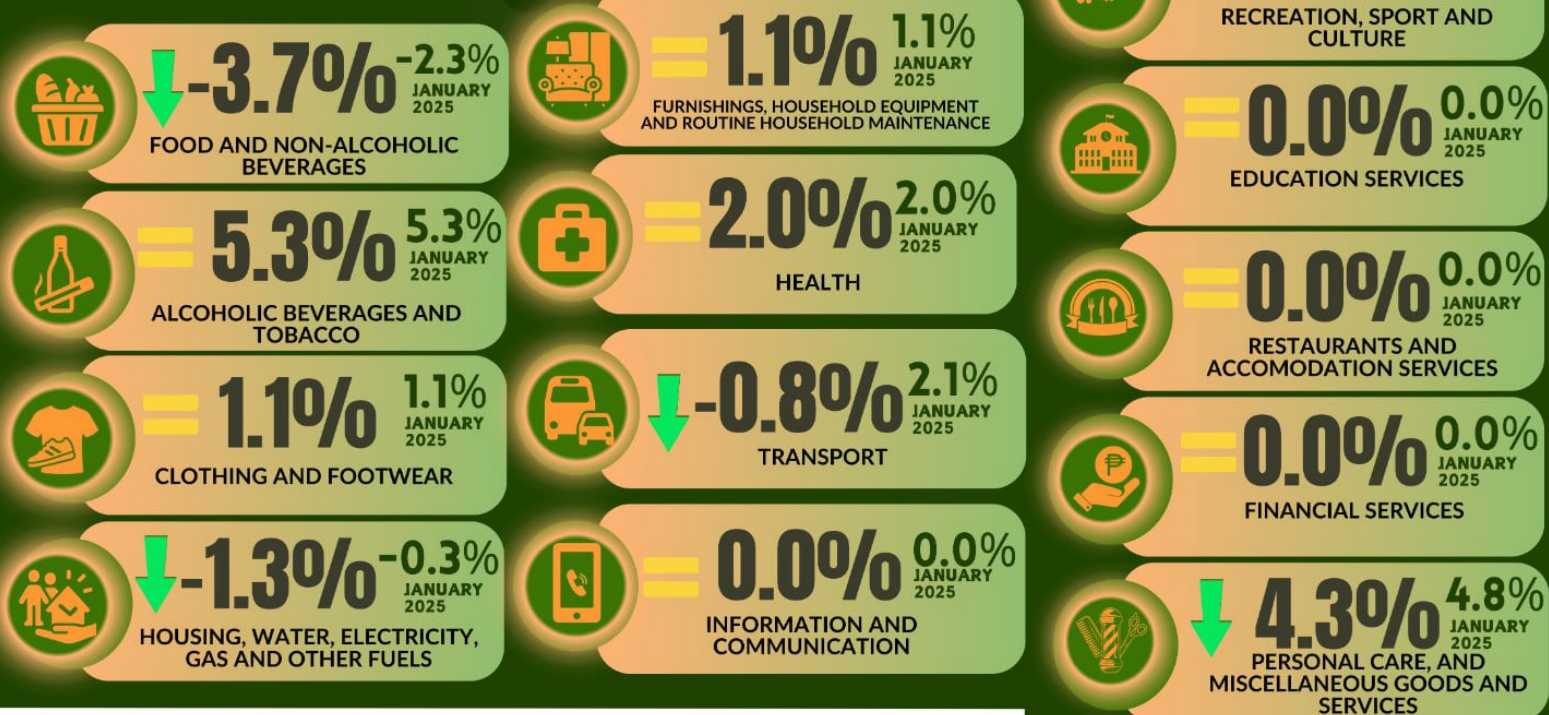

Note: ↑ increased relative to JANUARY 2025 inflation ↓ decreased relative to JANUARY 2025 inflation = same as JANUARY 2025 inflation